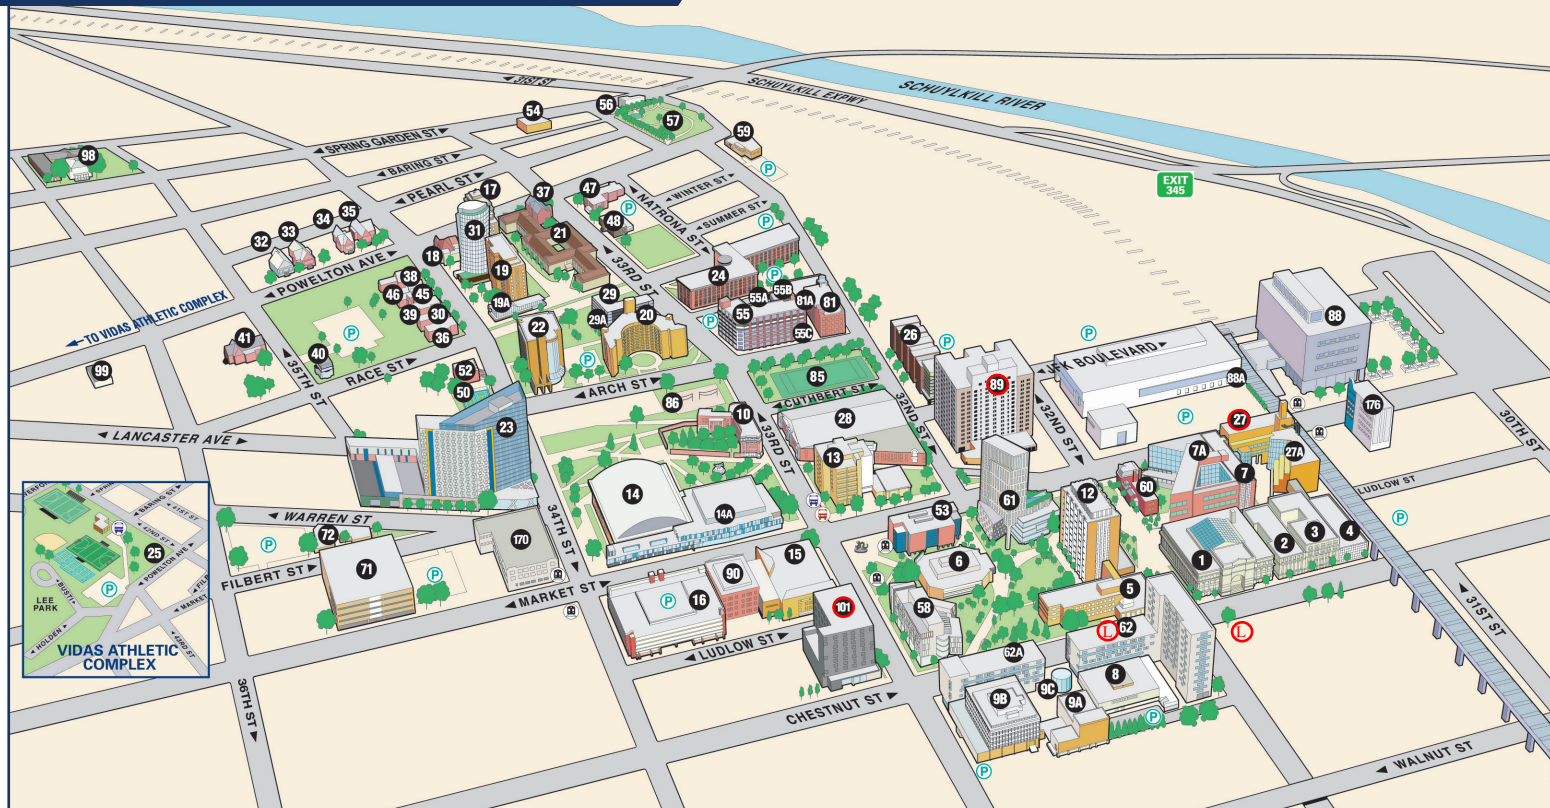

Main Building	1	Myers Hall	21	URBN Center Annex	72
Mandell Theater	9A	North Hall	24	Vidas Athletic Complex	25
Nesbitt Hall	13	Race Hall	29	208 N. 35th Street	41
<i>Dornsife School of Public Health</i>		Towers Hall	22	225 N. 32nd Street	59
Northside Dining Terrace	19A	Van Rensselaer Hall	17	400 N. 31st Street	56
One Drexel Plaza	88	Ross Commons	18	3020 Market Street	176
<i>School of Education</i>		Rush Building	10	3101 Market Street	88A
Papadakis Integrated Sciences Building	58	<i>College of Computing & Informatics</i>		3201 Arch Street	81
Parking Garage	16	Sorority Houses		3201 Arch Annex	81A
Pearlstein Business Learning Center	53	Alpha Sigma Alpha	39	3210 Cherry Street	55B
<i>Close School of Entrepreneurship</i>		Delta Phi Epsilon	46	3210 Spring Garden Street	54
Peck Alumni Center	60	Delta Zeta	36	3401 Market Street	170
Perelman Center for Jewish Life	52	Phi Mu	33	3608 Powelton Avenue	99
PSA Building	47	Phi Sigma Sigma	33		
Randell Hall	2	Stratton Hall	5	Recommended Lunch Locations	
Residence Halls		The Study at University City (Hotel)	101		
Calhoun Hall	20	The Summit	23		
Caneris Hall	26	University Crossings	89		
Kelly Hall	19	URBN Center	71		
Millennium Hall	31	<i>Westphal College of Media Arts & Design</i>			